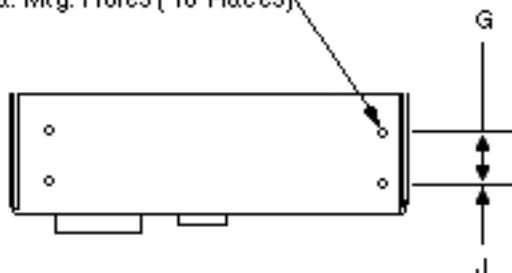

510 Case

Overall Size: 8.25" x 4.87" x 3.28"
209.55mm x 123.70mm x 81.28mm

Weight 7.5 lbs.

.188 Dia. Mtg. Holes (16 Places)

	INCH	mm
A	8.25	209.55
B	7.05	190.50
C	4.87	123.70
D	4.125	104.78
E	2.75	69.85
F	0.75	19.05
G	1.25	31.75
H	0.525	13.34
J	0.75	19.05
K	0.500	12.70
L	0.350	8.89