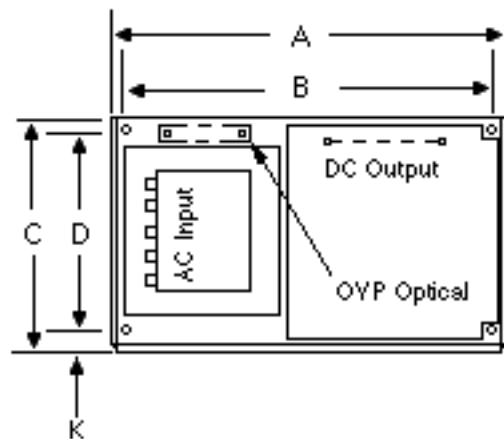

510 Case

Overall Size: 8.25" x 4.87" x 3.28"
209.55mm x 123.70mm x 81.28mm

Weight 7.5 lbs.

.188 Dia. Mtg. Holes (16 Places)

	INCH	mm
A	8.25	209.55
B	7.05	190.50
C	4.87	123.70
D	4.125	104.78
E	2.75	69.85
F	0.75	19.05
G	1.25	31.75
H	0.525	13.34
J	0.75	19.05
K	0.500	12.70
L	0.350	8.89