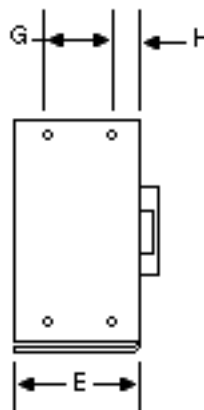

510 Case

Overall Size: 8.25" x 4.87" x 3.28"
209.55mm x 123.70mm x 81.28mm

Weight 7.5 lbs.

.188 Dia. Mtg. Holes (16 Places)

	INCH	mm
A	8.25	209.55
B	7.05	190.50
C	4.87	123.70
D	4.125	104.78
E	2.75	69.85
F	0.75	19.05
G	1.25	31.75
H	0.525	13.34
J	0.75	19.05
K	0.500	12.70
L	0.350	8.89